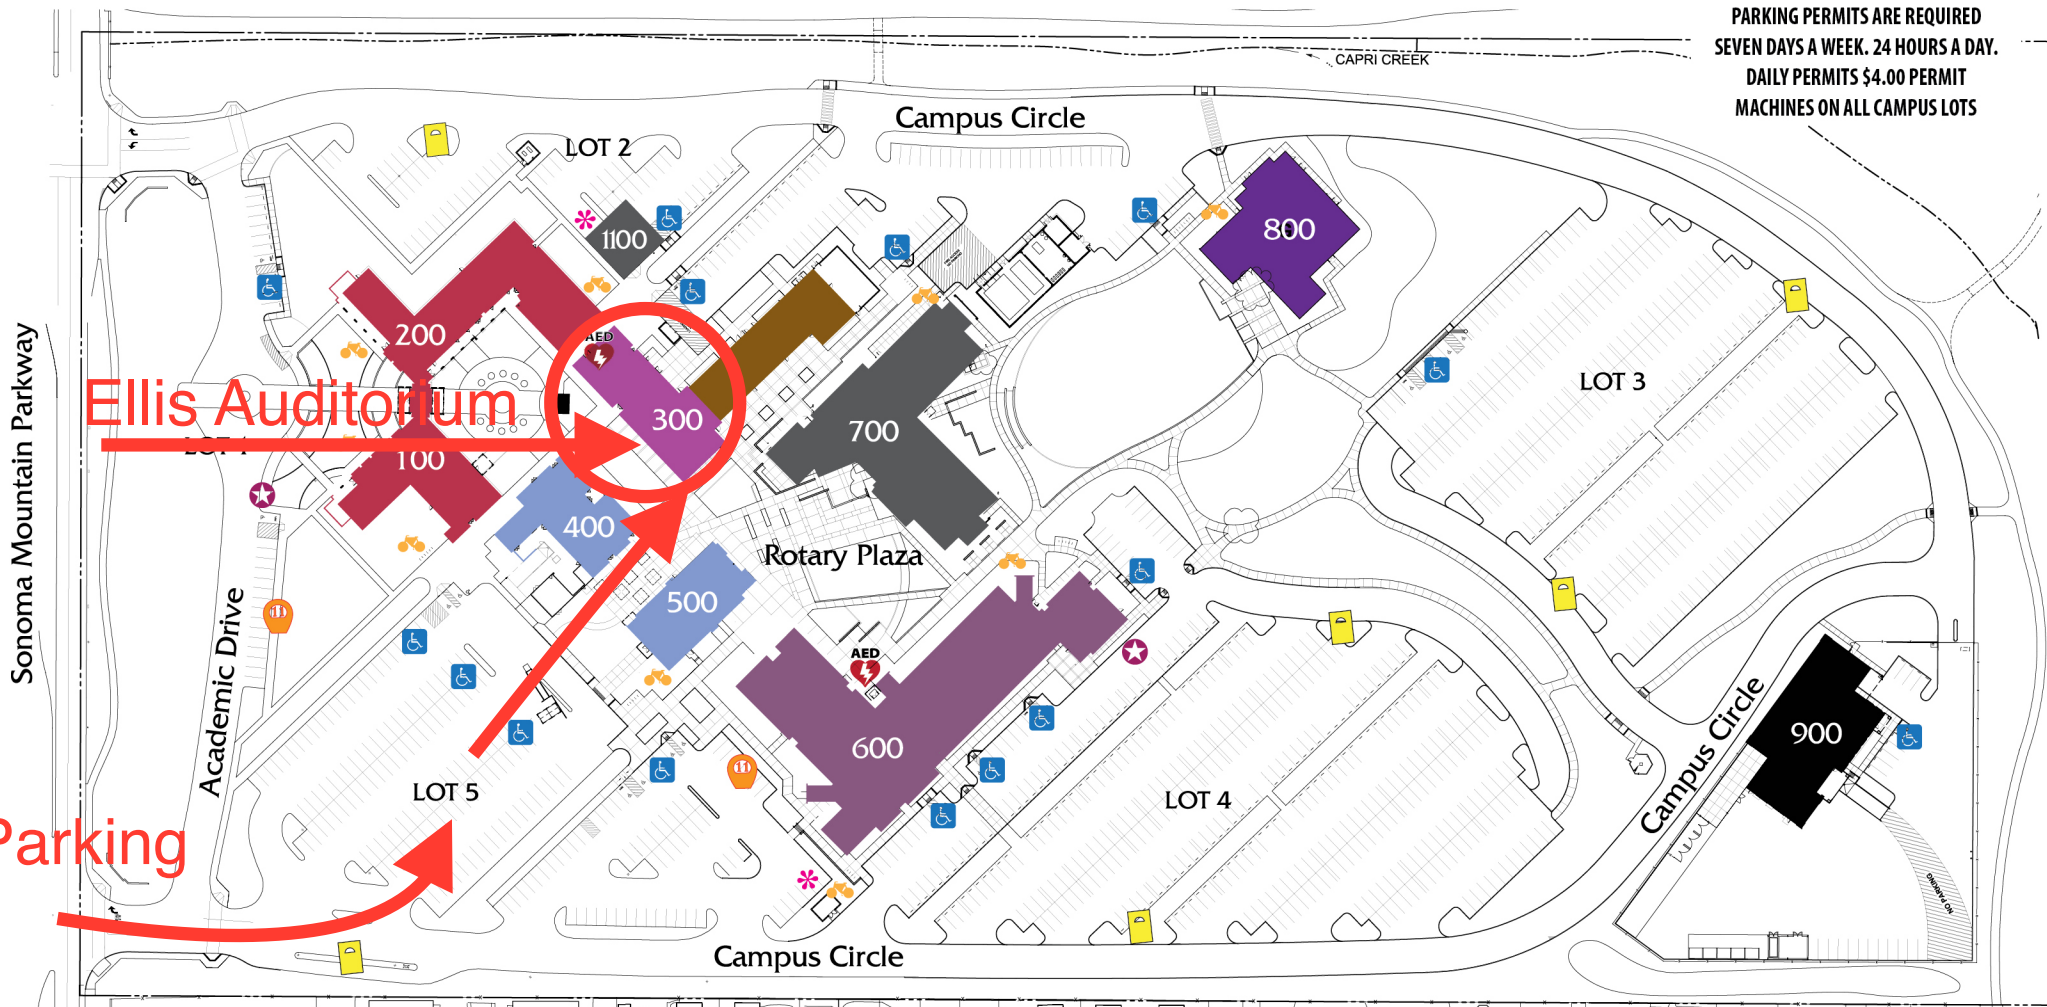

# SRJC PETALUMA CAMPUS, 680 SONOMA MOUNTAIN PARKWAY, PETALUMA, CA 94954-2522

PARKING PERMITS ARE REQUIRED  
SEVEN DAYS A WEEK. 24 HOURS A DAY.  
DAILY PERMITS \$4.00 PERMIT  
MACHINES ON ALL CAMPUS LOTS

-  Parking Permit Machine
-  Parking Meters
-  Accessible Parking
-  Paratransit Stop
-  Motorcycle Parking
-  Bike Rack
-  Automated External Defibrillator

- 100 JOHN M. JACOBS HALL**
- 109 First Stop Enrollment Services Center**  
Accounting  
Admissions and Records  
Assessment Services  
Financial Aid/Scholarship  
Student Employment
- 130 Art Studio I
- 127 Assessment/GED Office
- 128 Assessment Testing Lab
- 101 Disability Resources
- 116 Our House Intercultural Center**  
Dream Center  
English Language  
Learner Outreach  
Student Success

- 300 CAROLE L. ELLIS AUDITORIUM**
- 310 Auditorium
- 302 District Police
- 300 EWING (ART & SCIENCE)**
- 321 Art Studio II
- 313, 317 Life Sciences Labs
- 400 STUDENT CENTER**
- 402 Atrium
- 403 Courtyard Café
- 401 Dining Commons
- 500 MIKE SMITH HALL**
- 501 SRJC Bookstore

- 600 RICHARD W. CALL BUILDING**
- 600 Administration
- 622 Business Services
- 607 Cybear Center South
- 651 District Office of Institutional Research
- 631 Faculty/Staff Support Workroom
- 633 Information Technology
- 641 Open Computer Lab
- 608 Student Affairs and Engagement Programs
- 605 Student Government Assembly
- 610 Student Health Services
- 690 Writing Center